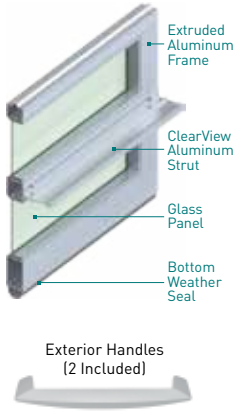

Amarr Horizon

Construction

ALUMINUM HO1000

An Amarr Horizon HO1000 multiview door offers unique styling to match any modern architecture.

- Extruded aluminum frame provides durability, low maintenance and corrosion resistance
- Tongue and groove section joints provide additional protection against the elements
- ClearView Aluminum Strut System does not restrict viewing area and adds strength and durability
- Equal glass heights in all sections of a door
- Glass expands up to 8'2" wide

Specifications

	AMARR HORIZON HO1000
FRAME CONSTRUCTION	2" thick aluminum
SECTION HEIGHTS	Varies by door height
DOOR WIDTHS	2' - 20' 2" (in 1" increments)
DOOR HEIGHTS	6' - 20' 1"
CLEARVIEW STRUT SYSTEM	Only required for doors ≥ 16'
WIND LOAD¹ AVAILABLE	NA
FINISH WARRANTY²	5 Years
WORKMANSHIP WARRANTY²	5 Years
HARDWARE WARRANTY²	5 Years

Door Configurations

For Single Pane Glazing		
Door Width	# Center Stiles	# Windows/Section
Up to 8' 2"	0	2
8' 3" - 16' 2"	1	4
16' 3" - 20' 2"	2	6

For Insulated Glazing		
Door Width	# Center Stiles	# Windows/Section
Up to 10' 2"	1	4
10' 3" - 16' 2"	2	6
16' 3" - 20' 2"	3	8

Glazing Options

	Single Pane											Insulated		
	Tempered				Lami-nated	Polycarbonate			Acrylic			Tempered		
	3/16" STD	3/16" Low-E	1/4"	1/4" Low-E	1/4"	Single 1/8"	Single 1/4"	Tri-Wall 5/8"	1/8"	1/4"	1/2"	1/2"	1/2" Low-E	
CLEAR														
OBSCURE	•													
GRAY	•												•	•
BRONZE	•												•	•
GREEN	•												•	•
FROST	•		•										•	•
SNOW													•	•
WHITEOUT													•	•
BLACK ICE													•	•

Amarr as word and logo are trademarks owned by Amarr Company.

©Entrematic Group AB 2017. All rights reserved. Printed in USA Form #6371021/PDF

Colors

Actual color may vary from samples shown.